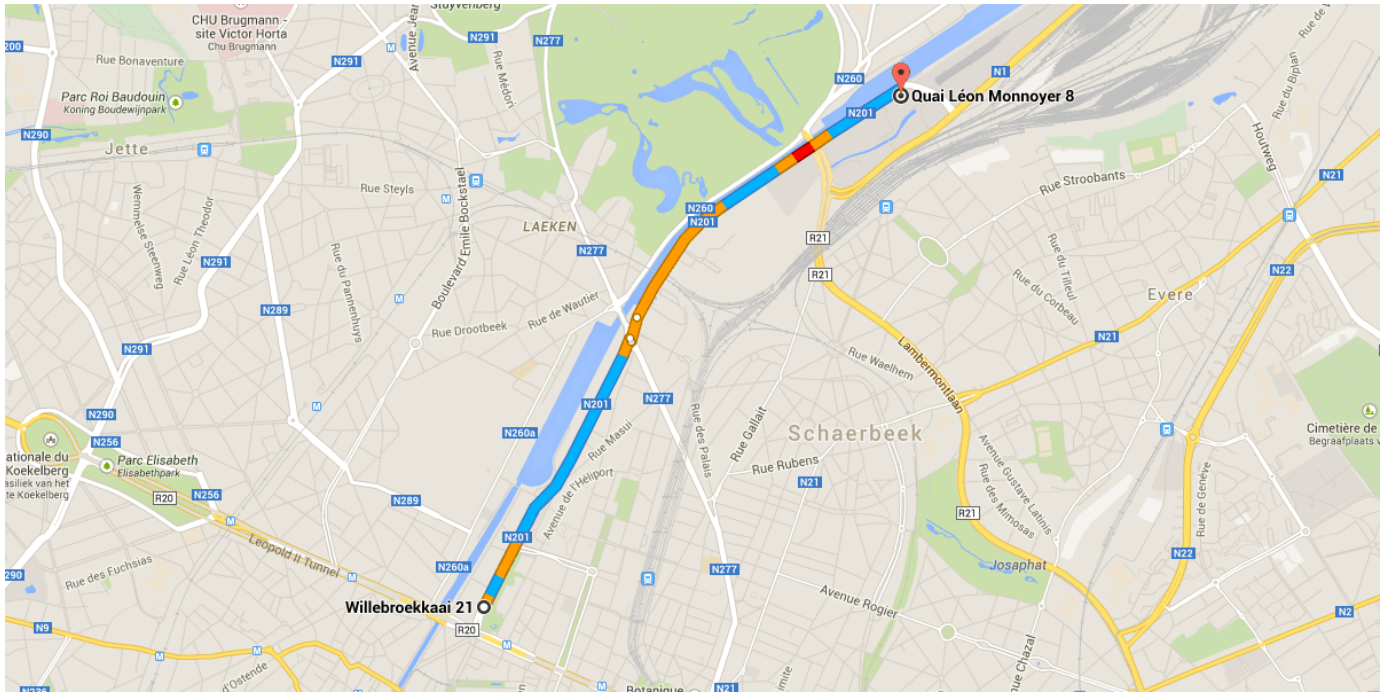

## Directions from Willebroekkaai 21 to Quai Léon Monnoyer 8

### ○ Willebroekkaai 21

1000 Brussel

- ↑
 1. Head northeast on Quai de Willebroeck/Willebroekkaai/N201 toward Boulevard Simon Bolivar/Simon Bolivarlaan  
i Continue to follow N201  

---

1.6 km
- ↘
 2. Sharp right onto Avenue de la Reine/Koninginnelaan/N277  

---

17 m
- ↙
 3. Sharp left onto Quai des Usines/Werkhuizenkaai  

---

130 m
- ↗
 4. Slight right onto Quai des Usines/Werkhuizenkaai/N201  
i Continue to follow N201  
i Destination will be on the right  

---

1.9 km