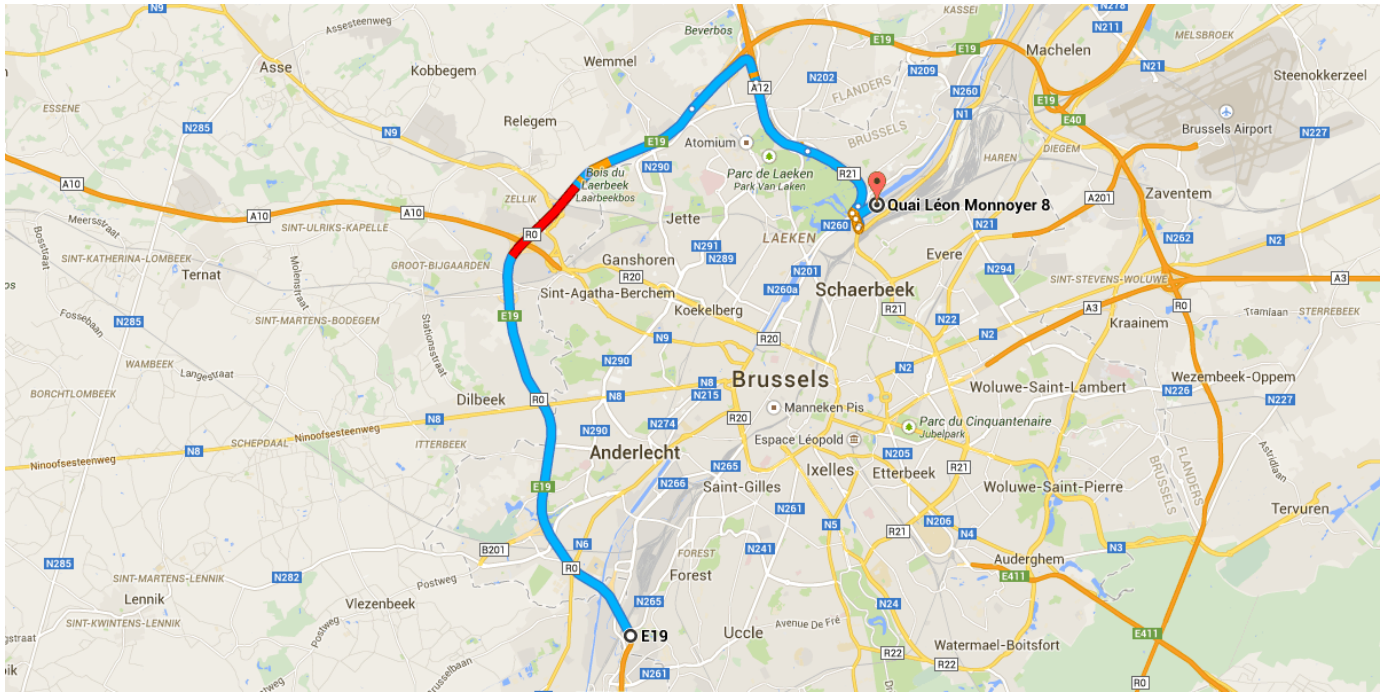

Directions from E19 to Quai Léon Monnoyer 8

○ E19  
1190 Forest

Take E19 to Avenue Van Praet/Van Praetlaan/R21 in Brussel

18.0 km / 11 min

- ↑ 1. Head north on E19  
13.9 km
- ↘ 2. At the interchange Strombeek-Bever, keep right and follow signs for Strombeek-Bever/Brussel/Laken  
2.1 km
- ↑ 3. Merge onto A12  
2.0 km

Continue on R21. Drive to Léon Monnoyerkaai/Quai Léon Monnoyer/N201

3.2 km / 4 min

- ↑ 4. Continue onto Avenue Van Praet/Van Praetlaan/R21  

---

 1.8 km
- ↗ 5. Slight right onto Chaussée de Vilvorde/Vilvoordsesteenweg/N260/R21  

---

 210 m
- ↶ 6. Turn left onto Avenue Jules van Praet/Jules van Praetlaan/R21  

---

 130 m
- ↘ 7. Take the exit toward Léon Monnoyerkaai/Quai Léon Monnoyer/N201  

---

 200 m
- 🌀 8. At the roundabout, take the **3rd** exit onto the Léon Monnoyerkaai/Quai Léon Monnoyer/N201 ramp  

---

 100 m
- ↘ 9. Keep right to continue toward Léon Monnoyerkaai/Quai Léon Monnoyer/N201  

---

 200 m
- ↘ 10. Turn right onto Léon Monnoyerkaai/Quai Léon Monnoyer/N201  
i Destination will be on the right  