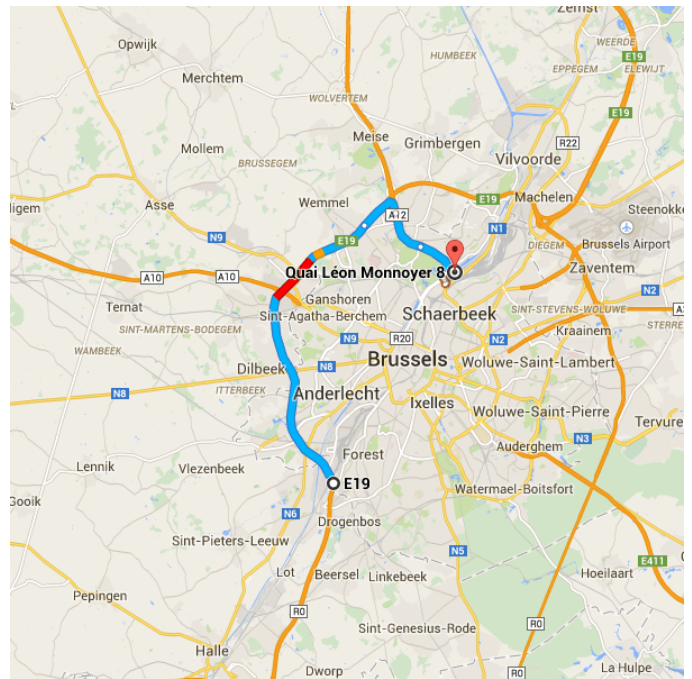

Directions from E19 to Quai Léon Monnoyer 8

○ E19  
1190 Forest

Take E19 to Avenue Van Praet/Van Praetlaan/R21 in Brussel

18.0 km / 11 min

- ↑ 1. Head north on E19  
13.9 km
- ↘ 2. At the interchange Strombeek-Bever, keep right and follow signs for Strombeek-Bever/Brussel/Laken  
2.1 km
- ↑ 3. Merge onto A12  
2.0 km

Continue on R21. Drive to Léon Monnoyerkaai/Quai Léon Monnoyer/N201

3.2 km / 4 min

- ↑ 4. Continue onto Avenue Van Praet/Van Praetlaan/R21  

---

 1.8 km
- ↗ 5. Slight right onto Chaussée de Vilvorde/Vilvoordsesteenweg/N260/R21  

---

 210 m
- ↶ 6. Turn left onto Avenue Jules van Praet/Jules van Praetlaan/R21  

---

 130 m
- ↘ 7. Take the exit toward Léon Monnoyerkaai/Quai Léon Monnoyer/N201  

---

 200 m
- 🌀 8. At the roundabout, take the **3rd** exit onto the Léon Monnoyerkaai/Quai Léon Monnoyer/N201 ramp  

---

 100 m
- ↘ 9. Keep right to continue toward Léon Monnoyerkaai/Quai Léon Monnoyer/N201  

---

 200 m
- ↘ 10. Turn right onto Léon Monnoyerkaai/Quai Léon Monnoyer/N201  
i Destination will be on the right  