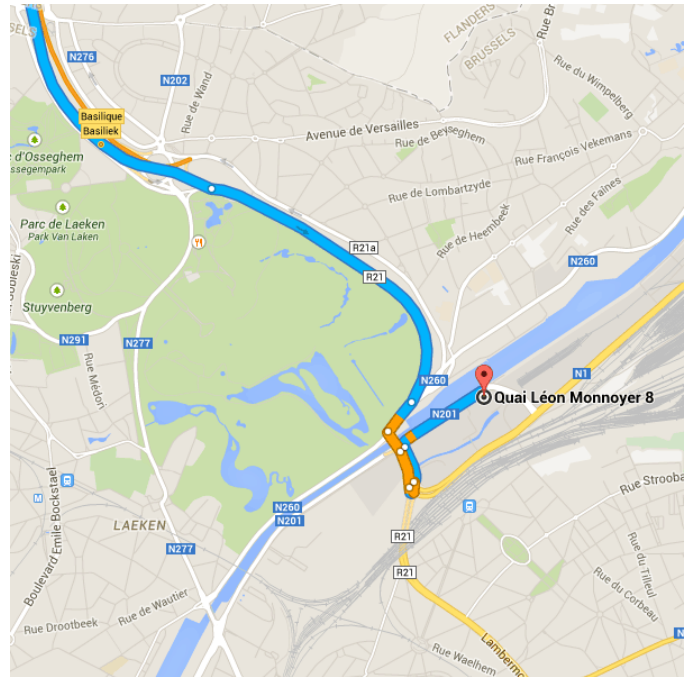

1. ↑ 4. Continue onto Avenue Van Praet/Van Praetlaan/R21

    1.8 km
2. ↗ 5. Slight right onto Chaussée de Vilvorde/Vilvoordsesteenweg/N260/R21

   ---

    210 m
3. ↶ 6. Turn left onto Avenue Jules van Praet/Jules van Praetlaan/R21

   ---

    130 m
4. ↘ 7. Take the exit toward Léon Monnoyerkaai/Quai Léon Monnoyer/N201

   ---

    200 m
5. 🌀 8. At the roundabout, take the **3rd** exit onto the Léon Monnoyerkaai/Quai Léon Monnoyer/N201 ramp

   ---

    100 m
6. ↘ 9. Keep right to continue toward Léon Monnoyerkaai/Quai Léon Monnoyer/N201

   ---

    200 m
7. ↘ 10. Turn right onto Léon Monnoyerkaai/Quai Léon Monnoyer/N201
   i Destination will be on the right

   ---

    550 m

📍 Quai Léon Monnoyer 8

1000 Bruxelles

These directions are for planning purposes only. You may find that construction projects, traffic, weather, or other events may cause conditions to differ from the map results, and you should plan your route accordingly. You must obey all signs or notices regarding your route.